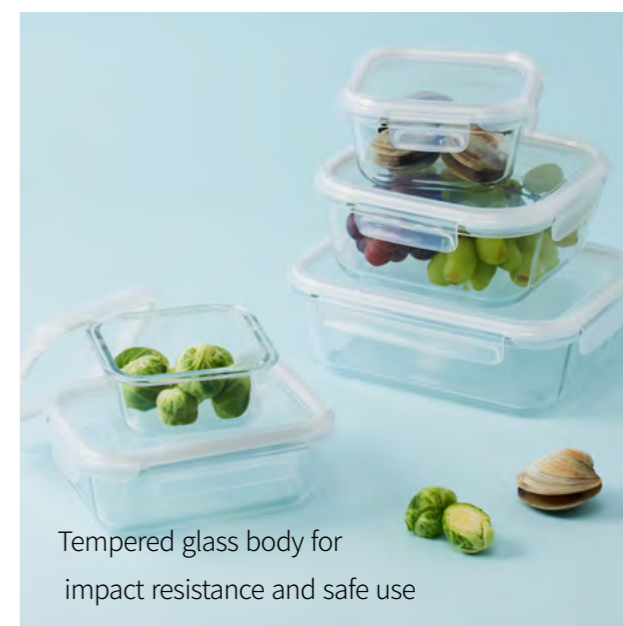

**LTG107**

SIZE 127x127x59mm  
CTN 24 PCS / 0.027 CBM

520ml

**LTG108**

SIZE 147x147x65mm  
CTN 24 PCS / 0.040 CBM

Tempered glass body for  
impact resistance and safe use

640ml

**LTG103**