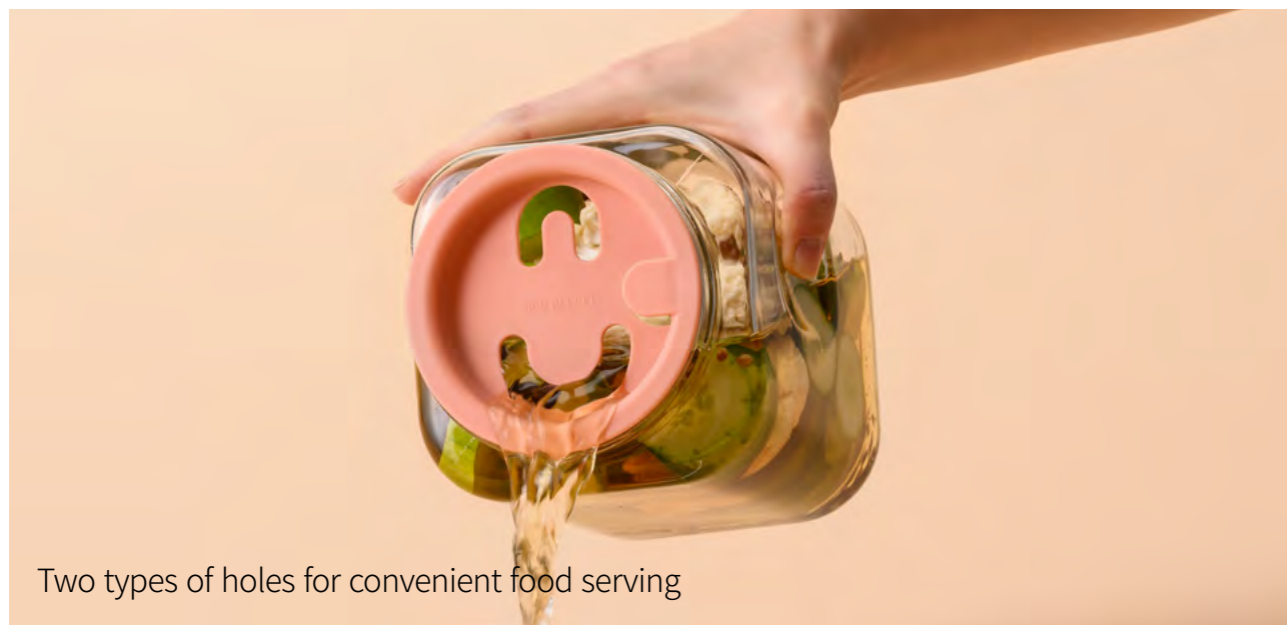

# Daily Breathing Glass Container Light

1. Enjoy Better Taste with the Patented Breathing Valve
2. User-Friendly Easy Grip Design
3. Name tag for easy tracking of production dates at a glance
4. Charming design, perfect for gifting