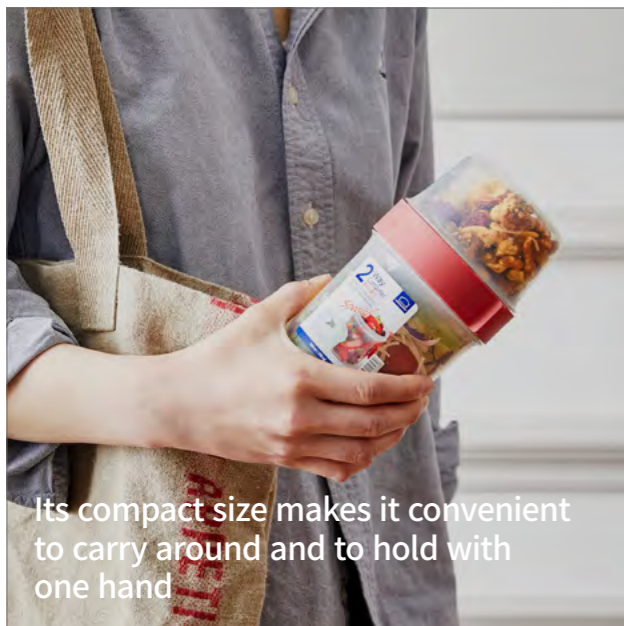

SIZE 105x99x213mm  
CTN 18 PCS / 0.042CBM

Its compact size makes it convenient to carry around and to hold with one hand