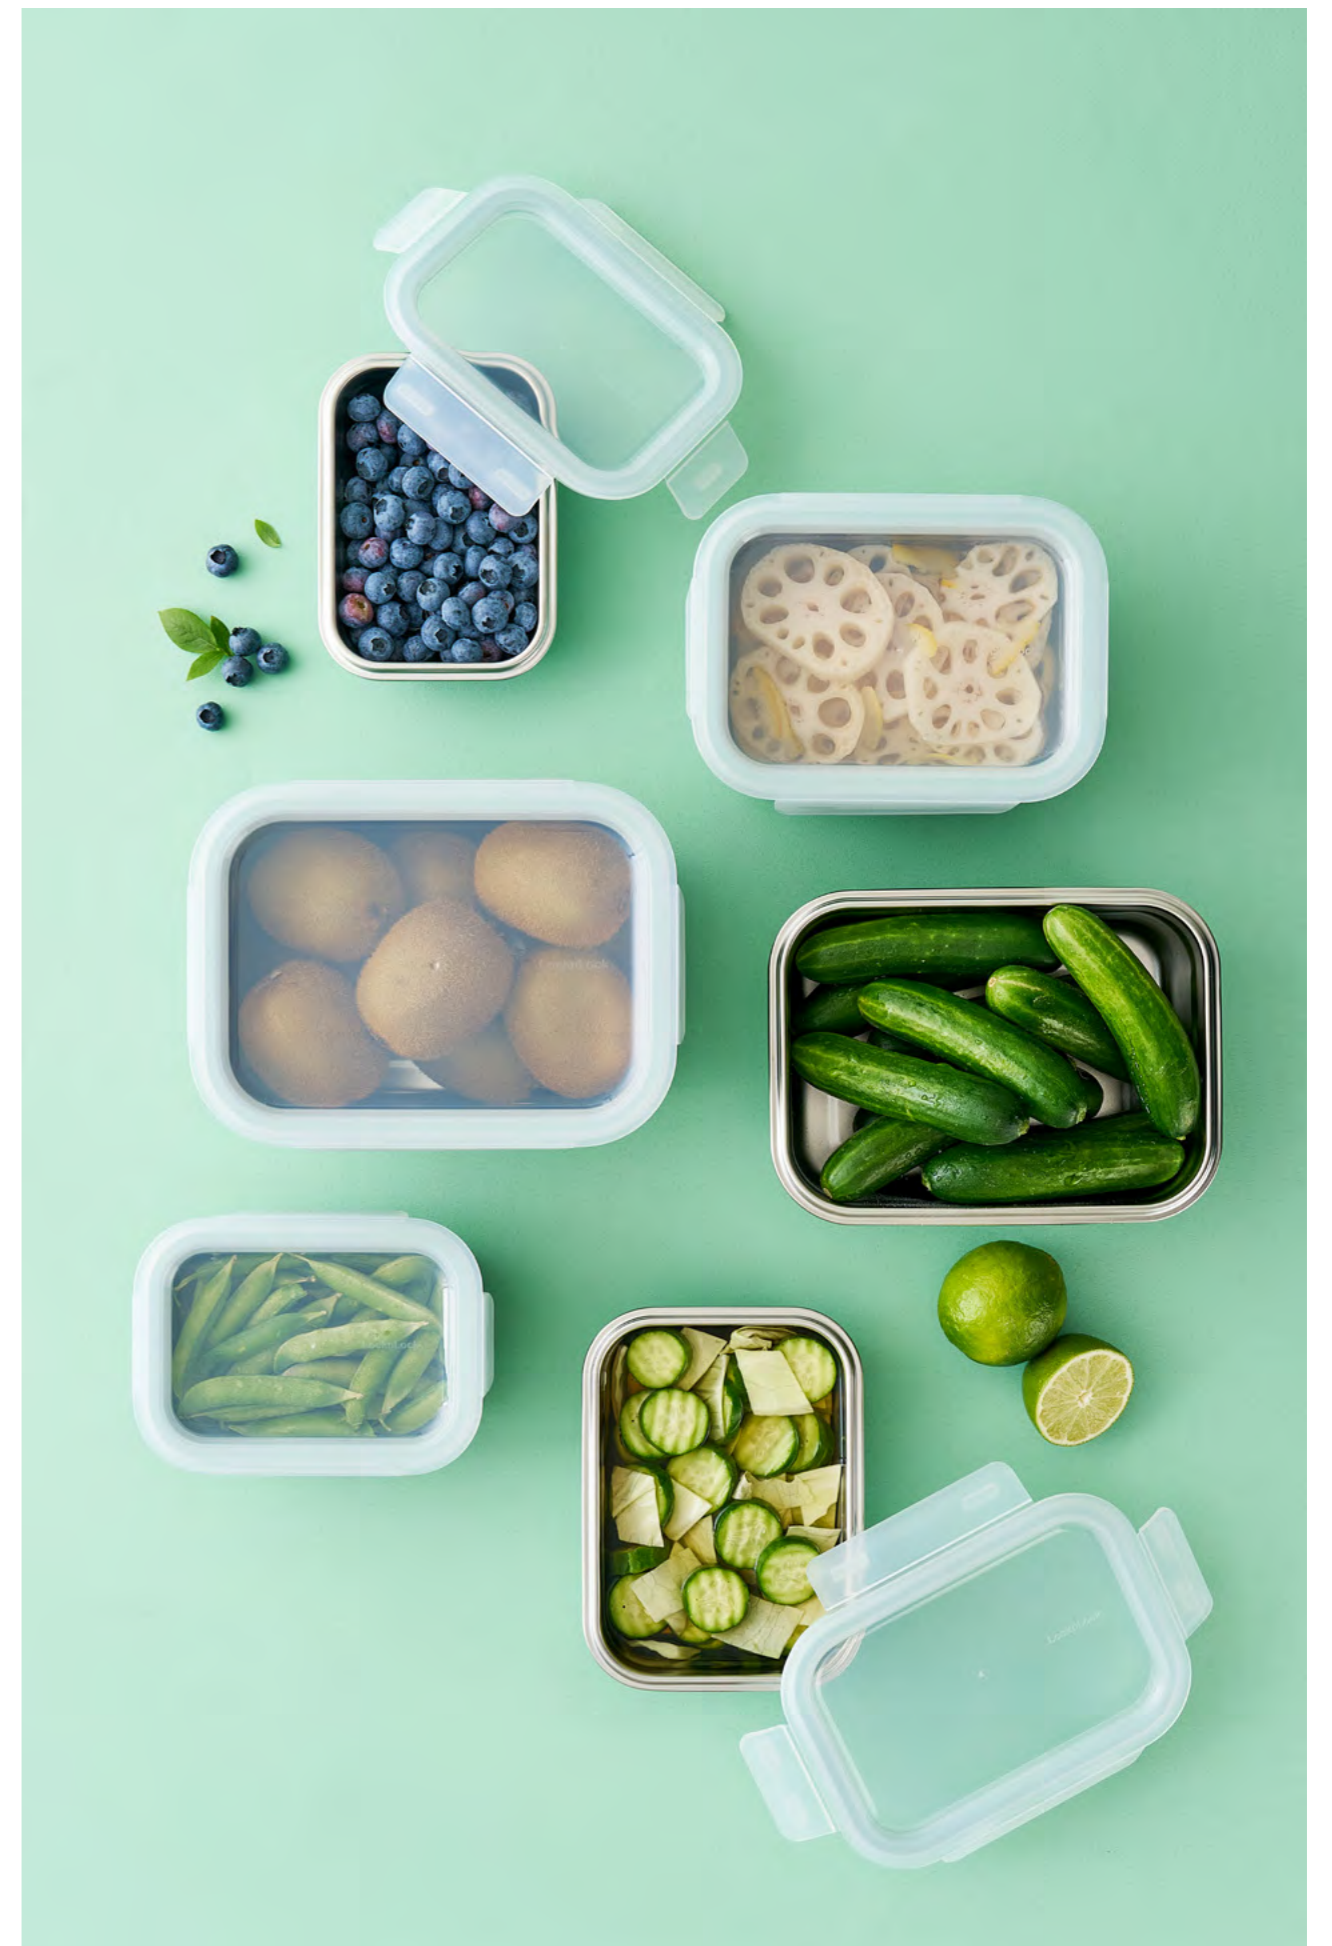

Color Stainless Steel Cozy

LocknLock Fresh¹