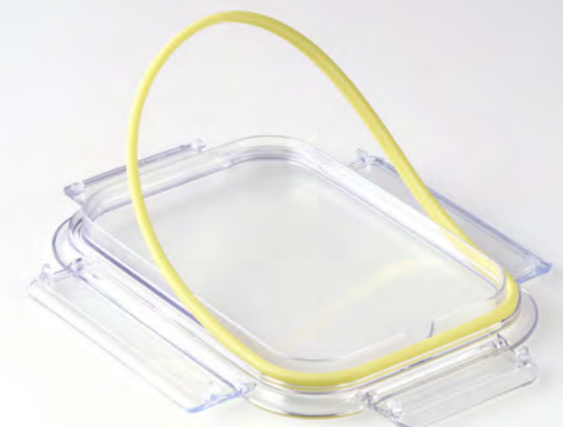

4-side closure & hollow-type silicone double lock for 100% waterproof.

1.5L

**LBF405A**

SIZE 194.7x140.5x102.2mm  
CTN 12 PCS / 0.048 CBM

2.1L

**LBF406A**

SIZE 277.6x194.7x73.2mm  
CTN 12 PCS / 0.067 CBM

260ml