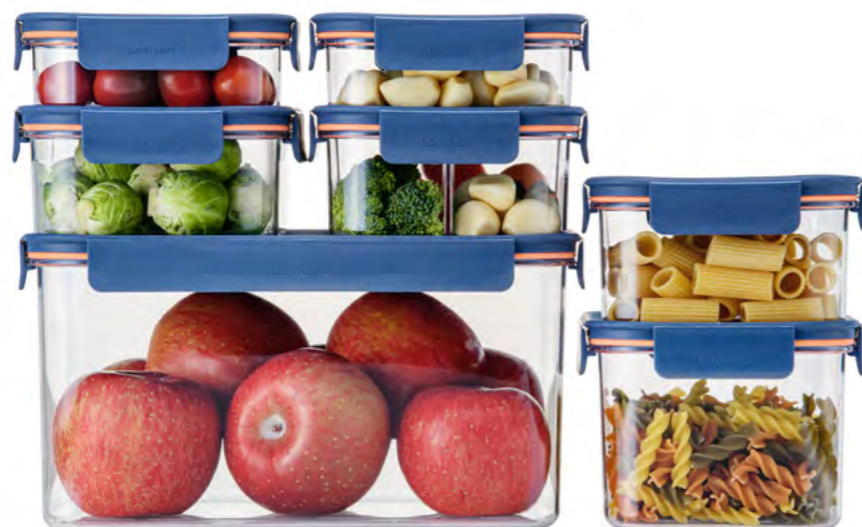

# Bisfree Modular Plus

**Capacity** 260ml, 450ml, 600ml, 850ml, 910ml, 1.0L, 1.5L, 1.8L, 2.1L, 3.5L, 4.8L

**Materials** Body - Plastic (Tritan)  
Lid - Plastic (Polypropylene)  
Packing - Silicone

**Functions** Microwave Safe  
Freezer Safe  
Dishwasher Safe  
Stacking  
Modular System  
Divider  
Four-side Locking Lid